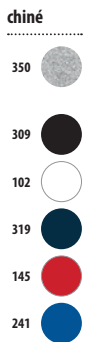

RÉFÉRENCES COULEURS SOLO Group

- 102 Blanc
- 145 Rouge
- 241 Royal
- 289 Kaki foncé
- 319 French marine
- 350 Gris chiné (1)
- 143 Rose crémeux
- 167 Bordeaux foncé
- 251 Bleu crémeux
- 309 Noir profond
- 323 Vert crémeux
- 381 Gris souris

(1) Gris chiné : SOL'S MARTIN : 85 % coton / 15 % viscose - SOL'S EPIC : 85 % coton bio / 15 % viscose